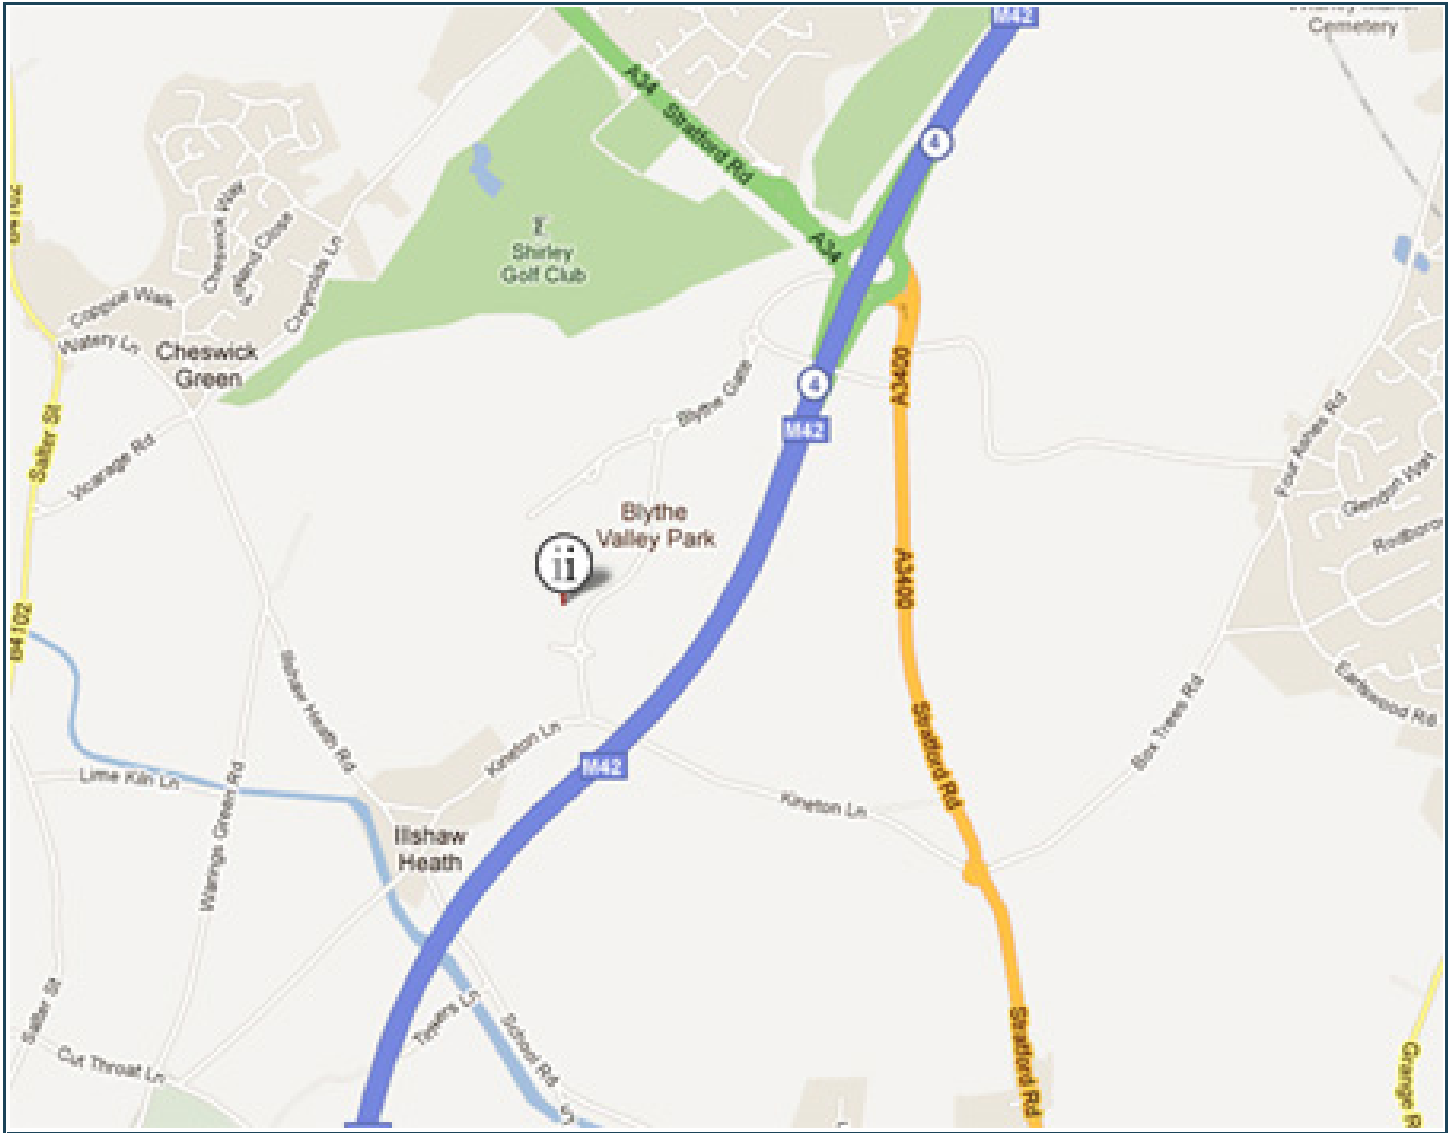

DIRECTIONS TO OUR BIRMINGHAM OFFICE

Regus Bldg, Central Blvd, Blythe Valley Park, Shirley, Solihull, West Midlands, B90 8AG

Regus Blythe Valley Business Park is easily accessible from the M42. Exit the M42 at Junction 4, then immediately filter into the lane sign posted 'Blythe Valley Park'. Drive down the dual carriageway and continue straight ahead past the first island, when you reach the second island turn left into Central Boulevard, and continue for approximately 200 meters. The Regus Center is on the right.