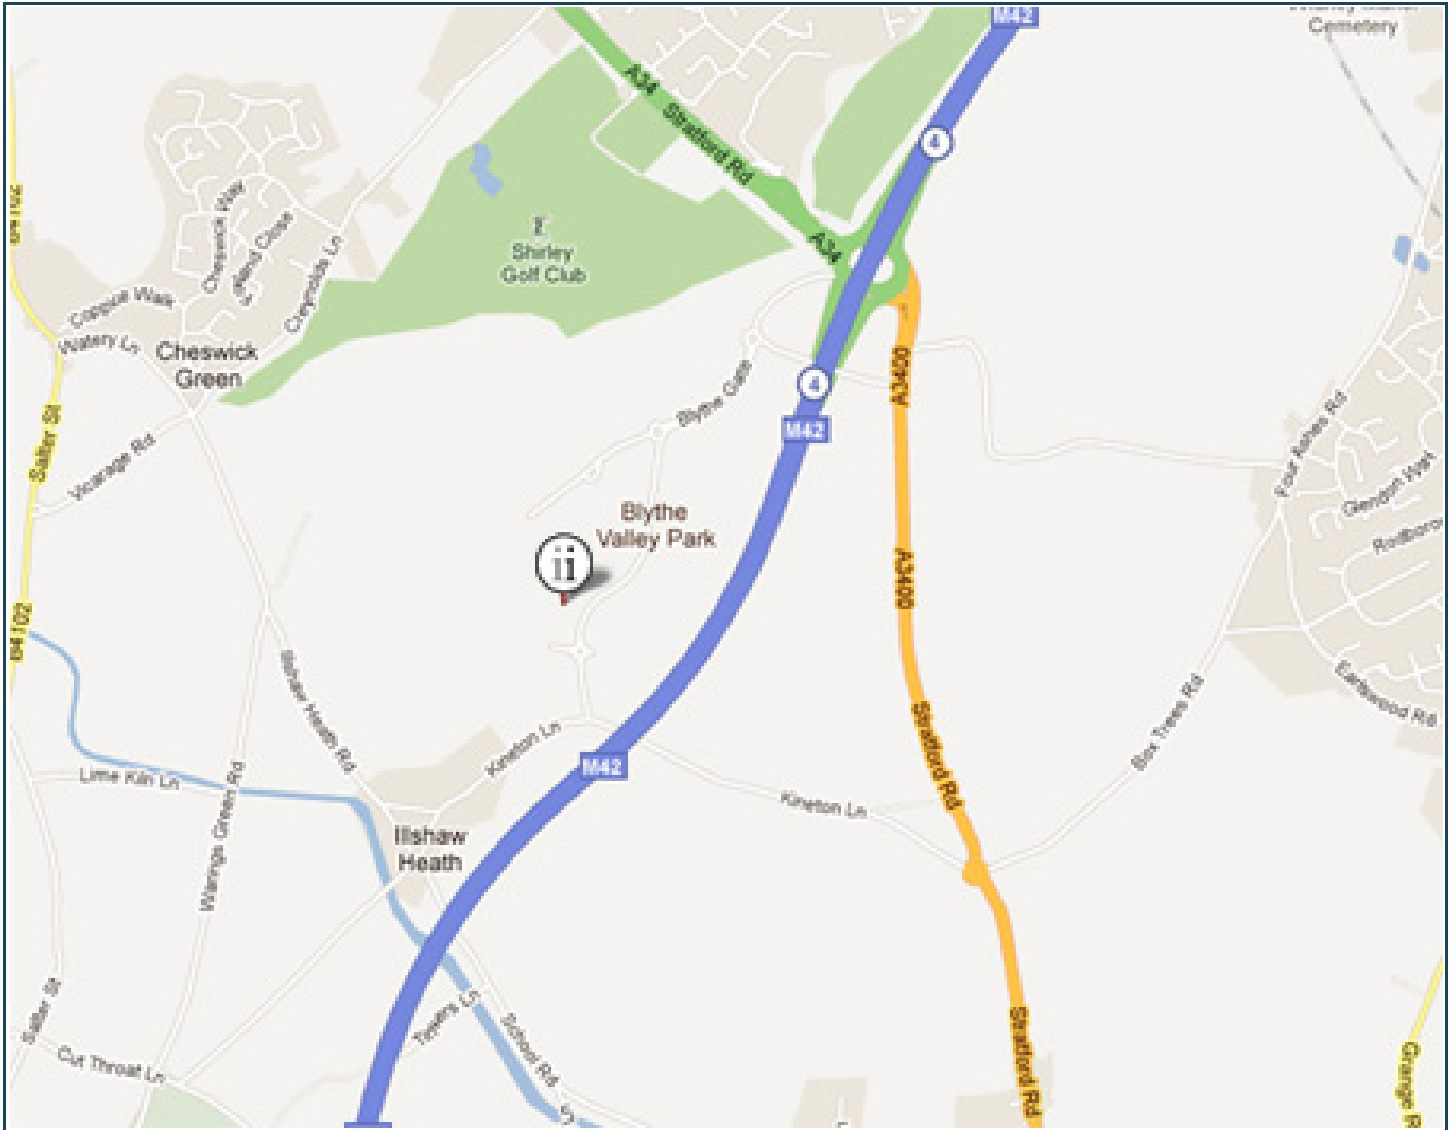

DIRECTIONS TO OUR BIRMINGHAM OFFICE

Regus Bldg, Central Blvd, Blythe Valley Park, Shirley, Solihull, West Midlands, B90 8AG

Regus Blythe Valley Business Park is easily accessible from the M42. Exit the M42 at Junction 4, then immediately filter into the lane sign posted 'Blythe Valley Park'. Drive down the dual carriageway and continue straight ahead past the first island, when you reach the second island turn left into Central Boulevard, and continue for approximately 200 meters. The Regus Center is on the right.